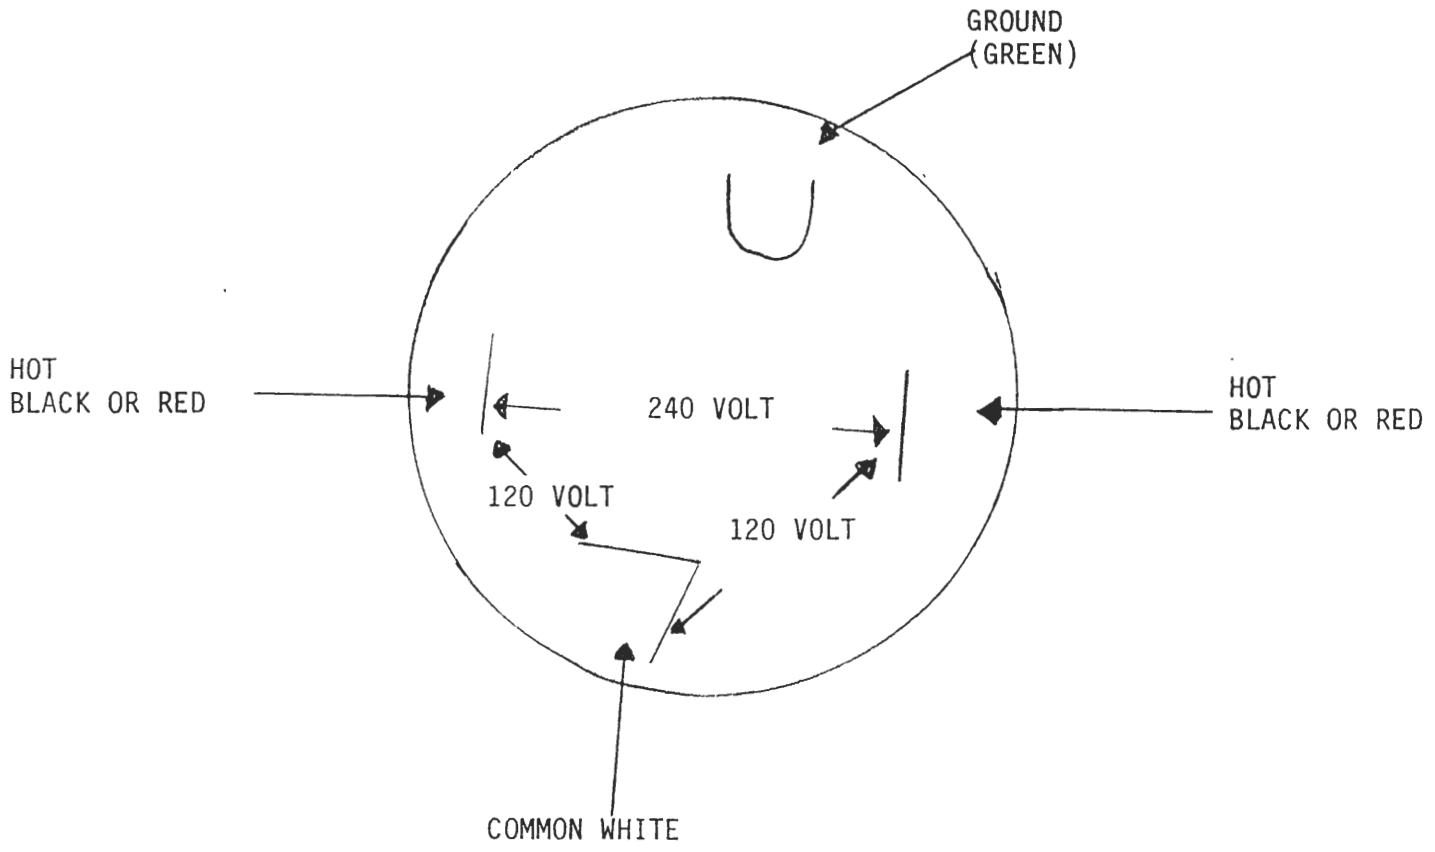

DULIN ROTAREX FOR ASPHALT TESTING TACHOMETER READ-OUT ELECTRIC BRAKE

UA BRAUN PULVERIZERS 1, 2, 3 H.P. V-BELT DRIVE

BRAUN CHIPMUNK CRUSHERS VD-400# HR. CAP. WD-800# HR. CAP.

BICO-BRAUN UD MODELS DIRECT DRIVE PULVERIZERS 2, 3 & 5 H.P.

MODEL # 13 PLUG WIRING DIAGRAM

BETWEEN RED & BLACK 240 VOLTS

BETWEEN RED & WHITE } 120 VOLTS  
AND BLACK & WHITE }