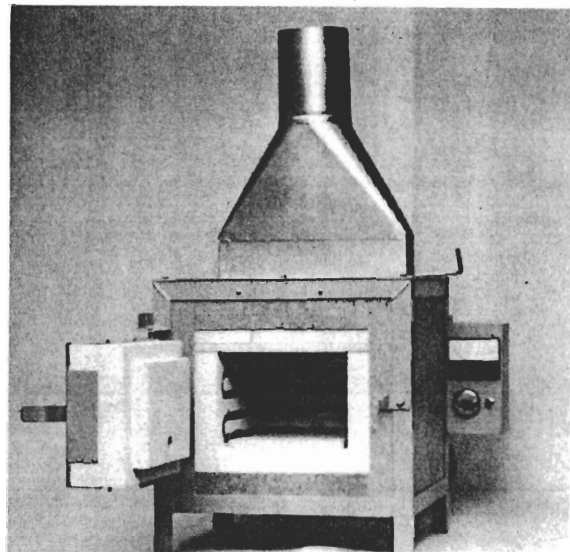

BICO \* BRAUN INTERNATIONAL

MANUFACTURERS OF MINING, PETROLEUM AND ASSAY LAB EQUIPMENT SINCE 1888

BICO BRAUN  
ELECTRIC ASSAY FURNACE

STOCKING DISTRIBUTOR FOR DFC Ceramics  
FIRECLAY PRODUCTS AND UTENSILS

Catalog No. - 4151500EL 115v Furnace  
4242400EL 220v Furnace

\* FEATURES \*

- \* TEMPERATURE CONTROL
- \* DIRECT INDICATING PYROMETER
- \* 2300° F MAXIMUM TEMPERATURE
- \* CONVENIENT 115 volt 15 amp OR 220 volt 8 amp OPERATION
- \* INSIDE DIMENSIONS 9 X 10 X 6½"
- \* CAPACITY: FOUR TO SIX 30 Gram CRUCIBLES OR SIXTEEN TO TWENTY 1½" CUPELS
- \* APPROXIMATE SHIPPING WT. 180 lbs.
- \* SHIPPING DIMENSIONS 25½ X 26 X 22"