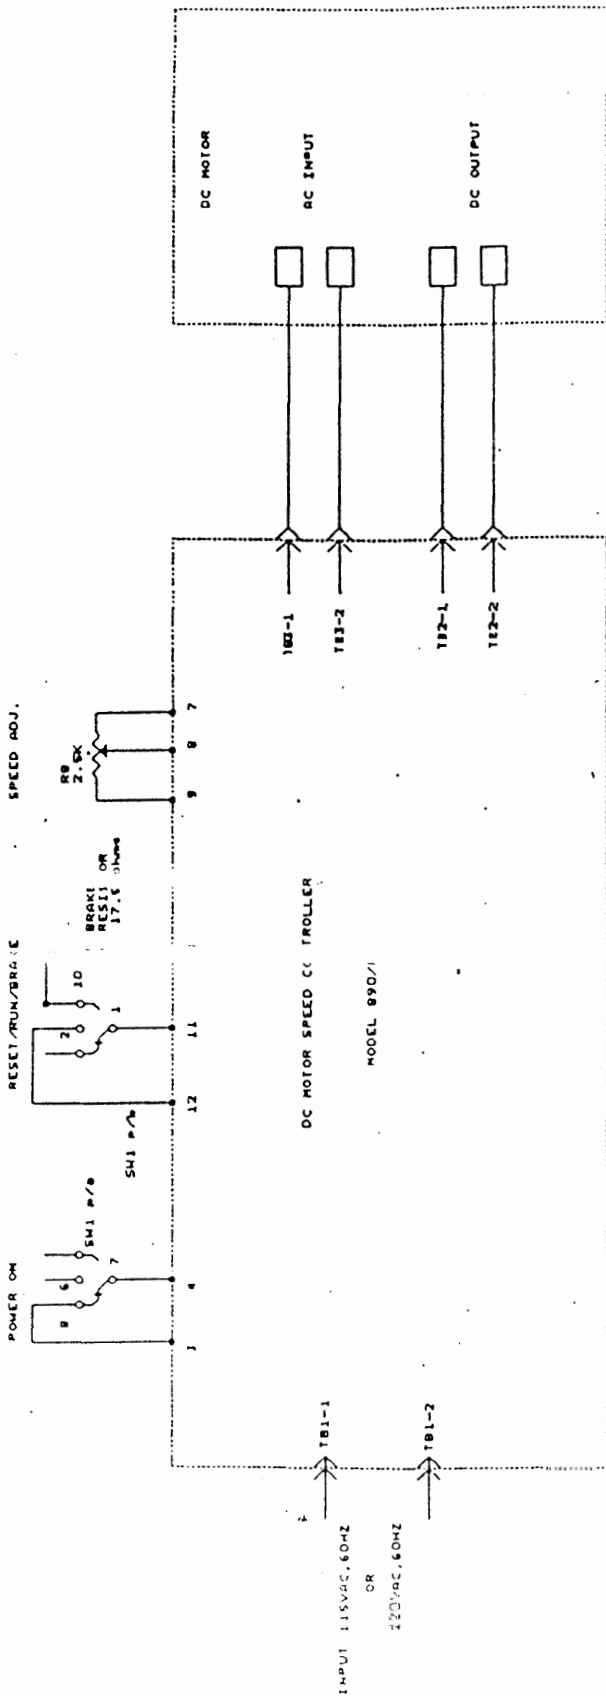

MOTOR ENCLOSURE

CONTROL ENCLOSURE

<h1>CONTROL CIRCUIT - ROTAREX</h1>		DRAWN BY H.P.S.
		REVISED
SCALE:	APPROVED BY:	
DATE: 11-11-77		
BICO INC.		
FOR 120 OR 220 V.A.C SINGLE PHASE 50/60 Hz		
DRAWING NUMBER		

OP POWER SYSTEMS  
 CONNECTION DIAGRAM MODEL 890/1  
 DRAWING NUMBER  
 8  
 REV. 02/81